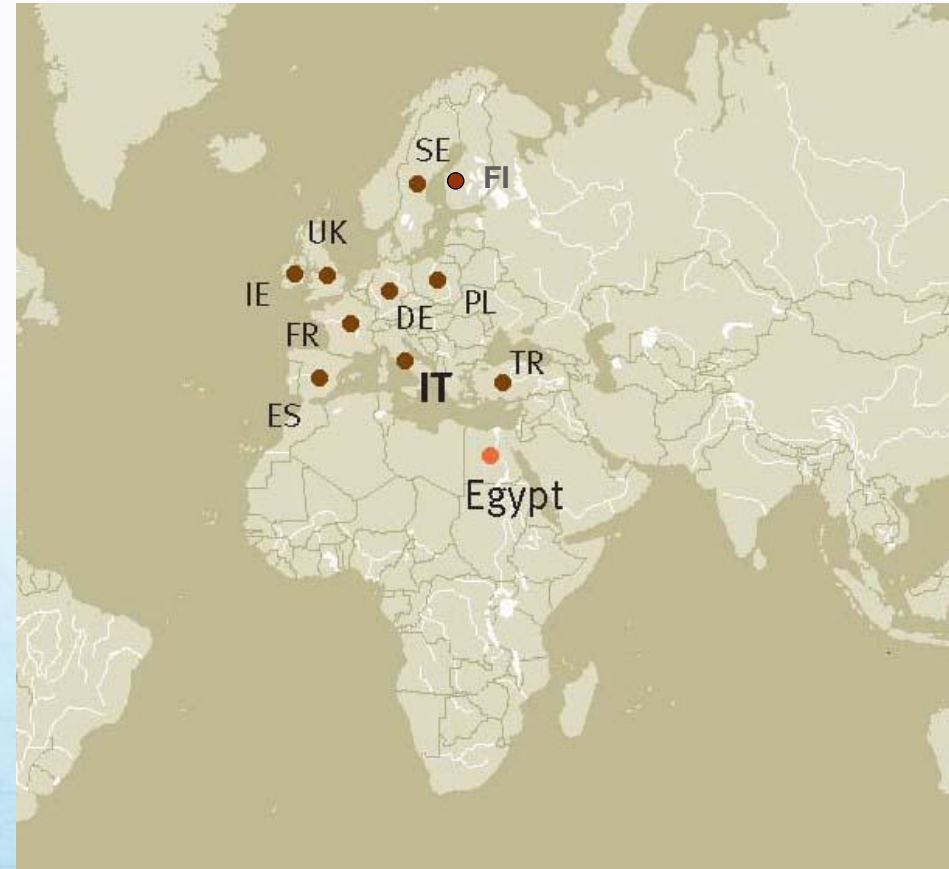

trade units and palettes  
**GTIN, SSCC, lot number**

SUPPLIERS OF RAW

PRODUCER

	TRM traceability data coverage	Complexity	Business integration level/ standard maturity	Standard stability
GS1 XML	FULL	Medium	High	Medium
EANCOM	FULL	High	High	High
UBL	FULL	High	Medium	Medium
TraceCore	NOT FULL	High	Low	Low

GTIN, SSCC, lot number