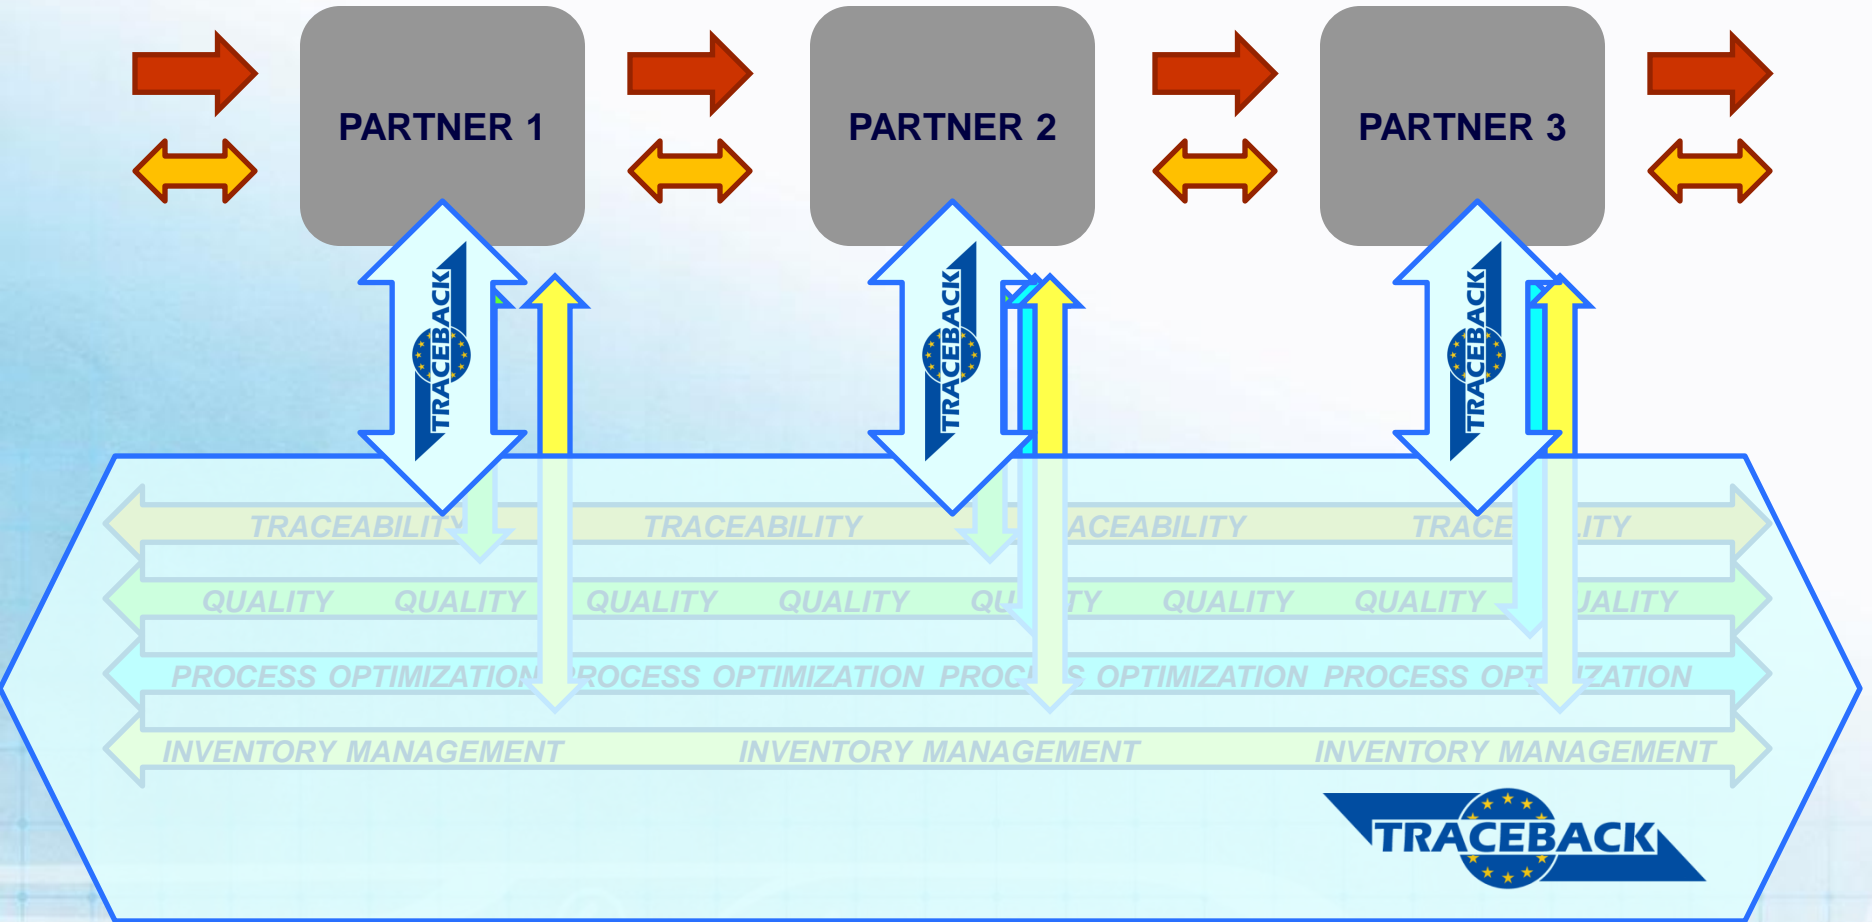

# Standards requirements

One of the project's goal is to achieve uniformity of global standards and operations in supply chains, so the food's safety is assured.

SUPPLIERS OF RAW

Data Identifier	Description	Syntax
<b>SSCC</b>	Serial Shipping Container Code – for logistics purposes to identify: palettes, container, crates, boxes etc.	GS1-128
<b>GTIN</b>	Global Trade Item Number – for identification of trade units like: boxes, crates, single items etc.	EAN-13, GS1-128, Data Bar
<b>GTIN+</b>	Global Trade Item Number plus – GTIN plus identification of attribute of GTIN like: GTIN + lot number, GTIN + BBD (best before date), GTIN + PD (production date)	GS1-128, Data Bar, Data Matrix
<b>SGTIN</b>	Serialized Global Trade Item Number – GTIN with serial number of this GTIN	GS1-128, Data Bar, Data Matrix
<b>GLN</b>	Global Location Number – for identification of location in the context of physical or formal location, like: entity, greenhouse, cultivation unit	GS1-128

trade units and palettes  
**GTIN, SSCC, lot number**

SUPPLIERS OF RAW

PRODUCER

	TRM traceability data coverage	Complexity	Business integration level/ standard maturity	Standard stability
GS1 XML	FULL	Medium	High	Medium
EANCOM	FULL	High	High	High
UBL	FULL	High	Medium	Medium
TraceCore	NOT FULL	High	Low	Low

GTIN, SSCC, lot number